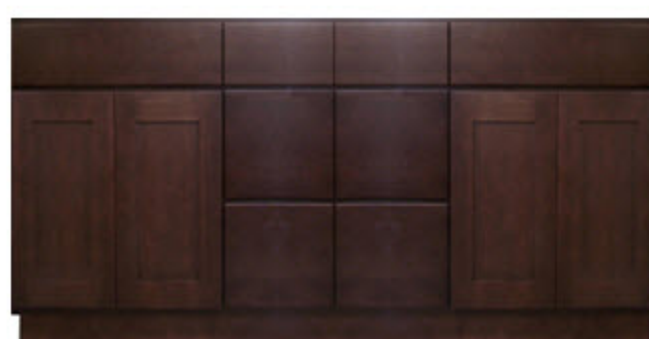

BE-7221DD

72"Wx21"Dx34-1/2"H-6 CTN DRA -4 SIDE DOOR (2L-2R)

weight: 149.60lb

BATHROOM DRA PACK CABINETS

VANITY DRA PACK 12"Wx21"Dx34-1/2"H-3DRA

weight: 58.30lb

VANITY DRA PACK 15"Wx21"Dx34-1/2"H-3DRA

weight: 66.00lb

VANITY DRA PACK 18"Wx21"Dx34-1/2"H-3DRA

weight: 70.40lb