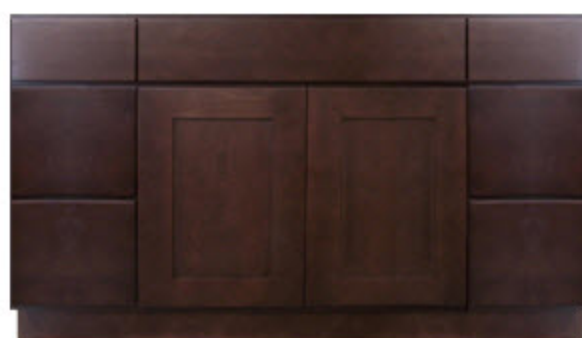

BE-6021D

60"Wx21"Dx34-1/2"H-2 MIDDLE DOOR-6DRA (3L-3R)

weight: 134.64lb